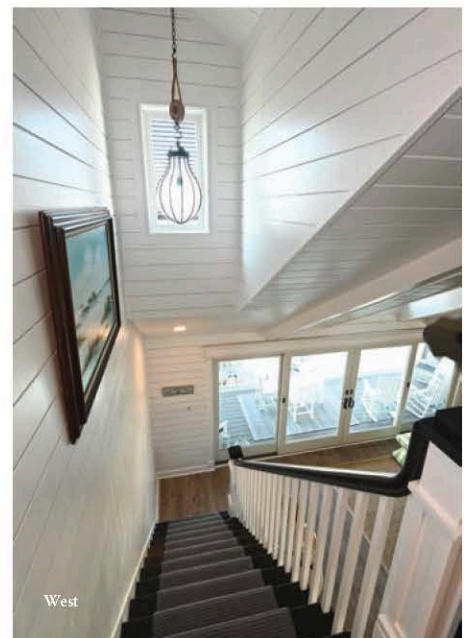

Interior Designer:
Tina Marie Warren
TMWCS, Inc.
(215) 208-5136
TMWCSL.com

Builder:
Heron Builders LLC
HeronBuildersLLC.com

Architect:
Blane Steinman Architect LLC
BSA.BESArchitects.com

Photographer:
AC Photo
ACPhoto.com

East

East

West

East

The east and west sides of this twin home in Sea Isle City are each owned by sisters and used exclusively as their family vacation homes. This project began in 2016 with completely gutting both east and west, which allowed them to accomplish the goals of raising the previously low ceilings and roof line as well as adding bathrooms on the first floor for the growing families. Interior designer Tina Marie Warren says this project presented unique challenges working with two different owners who each have their own styles, while still creating a cohesive look. The east side's interior has Nantucket charm with a transitional approach, she says, captured by the contrast of navy, pure white shiplap and soft gray walls, accentuated by slate, cut rock and glass tile. The west side is Cape Cod meets traditional, incorporating a nautical theme with porthole mirrors, vintage lantern-style fixtures in aged bronze, wrought iron and jute accompanied by distressed and reclaimed wood touches throughout. Shared colors and nautical accents marry the homes to provide these families a "compound" where they can create memories for generations to come.

West

West