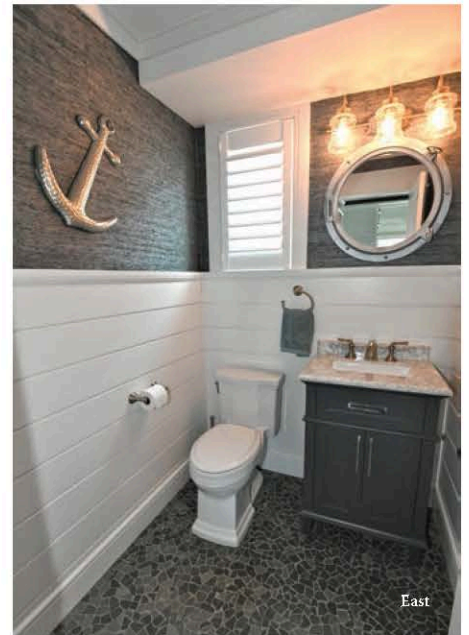

Architect:  
**Blane Steinman Architect LLC**  
 BSA.BESArchitects.com

Photographer:  
**AC Photo**  
 ACPhoto.com

East

East

West

East

*The east and west sides of this twin home in Sea Isle City are each owned by sisters and used exclusively as their family vacation homes. This project began in 2016 with completely gutting both east and west, which allowed them to accomplish the goals of raising the previously low ceilings and roof line as well as adding bathrooms on the first floor for the growing families. Interior designer Tina Marie Warren says this project presented unique challenges working with two different owners who each have their own styles, while still creating a cohesive look. The east side's interior has Nantucket charm with a transitional approach, she says, captured by the contrast of navy, pure white shiplap and soft gray walls, accentuated by slate, cut rock and glass tile. The west side is Cape Cod meets traditional, incorporating a nautical theme with porthole mirrors, vintage lantern-style fixtures in aged bronze, wrought iron and jute accompanied by distressed and reclaimed wood touches throughout. Shared colors and nautical accents marry the homes to provide these families a "compound" where they can create memories for generations to come.*