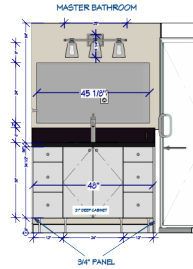

Master Bathroom Vanity