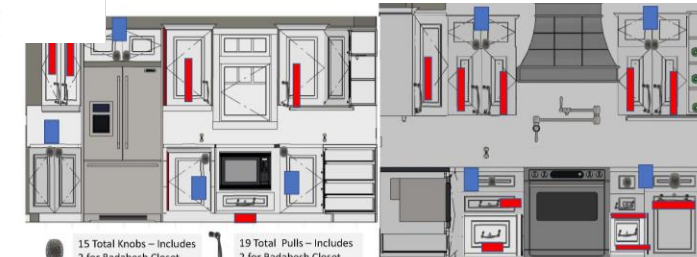

Garage Concept and Items

House Side Wall

Back Wall

Links to Cabinets

Top Cabinets – 2 Total

[Prepac Elite 32 in. Wood Laminate Cabinet in White WEW-3224 - The Home Depot](#)

Bottom Cabinets

[Prepac Wood Freestanding Garage Cabinet in White \(32 in. W x 65 in. H x 16 in. D\) WES-3264 - The Home Depot](#)

Before

After

Overall:	87" w x 47" d x 36.3" h.	Overall (trundle out):	87" w x 84.6" d x 36.3" h.
Trundle:	72" w x 38" d x 5" h.	Daybed mattress space:	75" w x 40" d x 5" h.
Int. seat width:	75".	Seat depth:	40".
Seat height:	17.3".	Back height:	36.3".
Slat spacing:	2.7".	Packaged weight:	346.9 lbs.