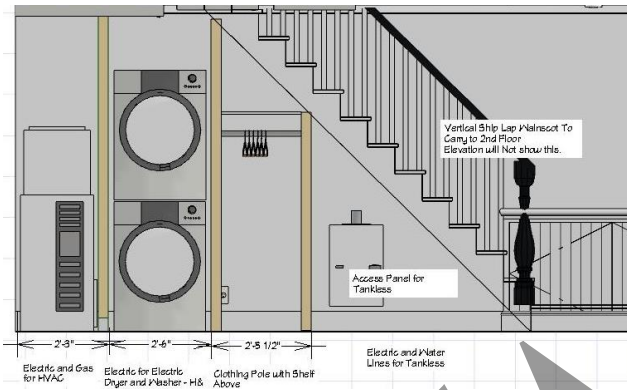

1. Inside Towers
2. 3 Sliding Shelves - 2 Shelves Above
   - 2 Sliding Drawers - 2 Shelves Above