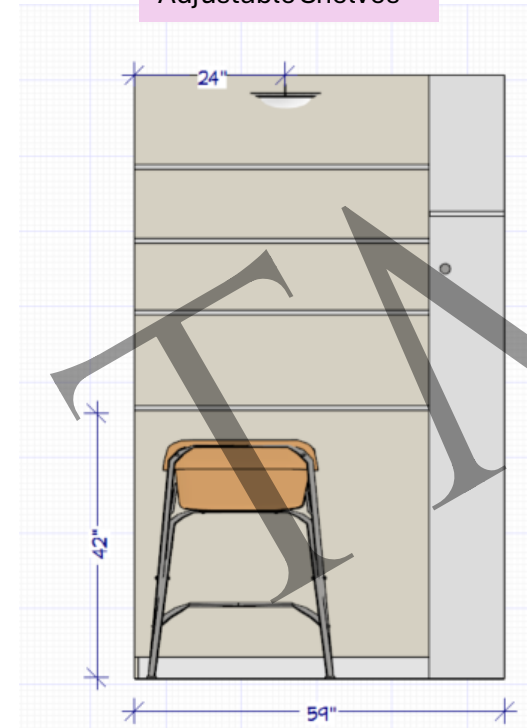

Router out bottom of shelf and wall cabinets for LED under cabinet lighting throughout

33" Sink base with Deep Sink

Microwave drawer

Hooks Inside Closet on South Wall & On Inside of Closet Door

Corner Shelves

Outlet for Cordless Vacuum

West/Back Wall

12" Deep White Adjustable

North Wall

18" Deep White Adjustable Shelves

[Beachcrest Home Coastal Plants & Flowers Wall Decor on Metal & Reviews | Wayfair](#)

[Vant Column Lamp – VantPanels.com](#)