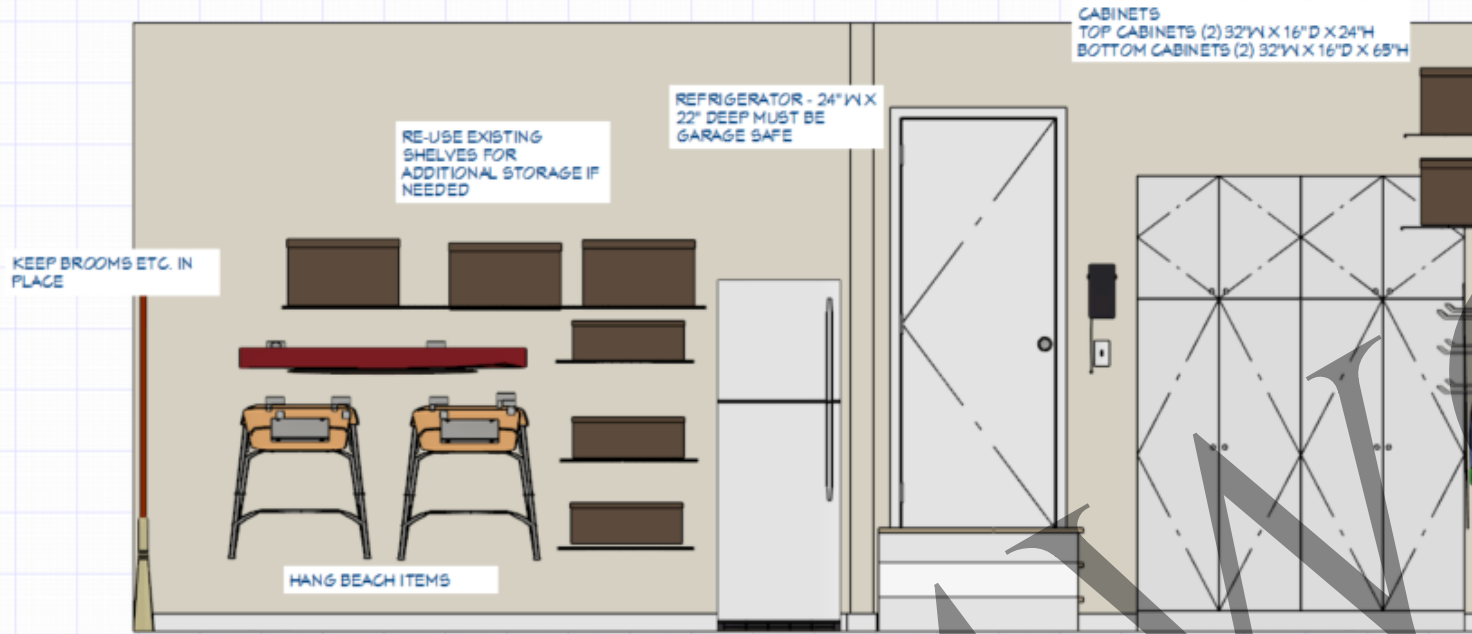

Garage Concept and Items

House Side Wall