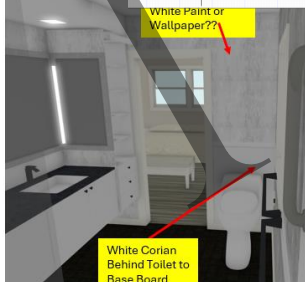

Wallpaper

Wallpaper - above Corian Chair Rail