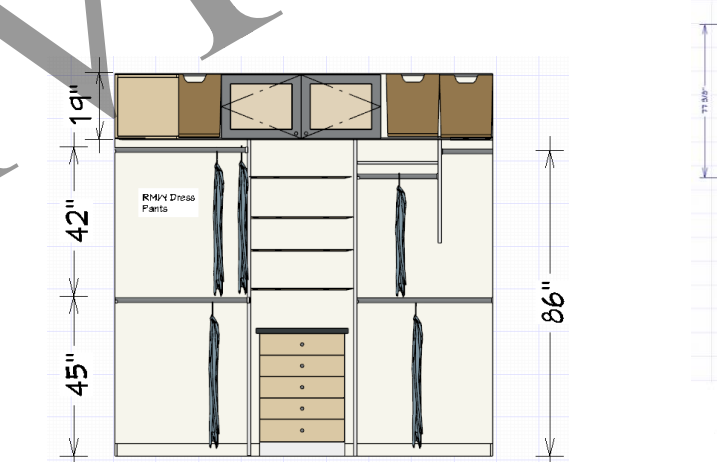

King Size
Vant Elevated Platform Bed Brushed Nickel - King Size - VantPanels.com

Weight Capacity: 1000 lbs
100% Solid Steel Construction
100% Solid Steel Bed Frame
100% Solid Steel Headboard & Footboard
100% Solid Steel Bed Base
100% Solid Steel Bed Pillars
100% Solid Steel Bed Rails

Quantity -2 - White

Modern Bedford Nightstand by Modloft

Bedford Nightstand
$650

7 Inch Metal Furniture Legs
Silver Chrome Metal Legs
Triangle Sofa Legs for Cabinet Cupboard Couch Modern

Quantity -4 - Silver Legs 7" High

7 Inch Metal Furniture Legs
Silver Chrome Metal Legs
Triangle Sofa Legs for Cabinet Cupboard Couch Modern

Performance Tuill Frost Gray

2nd Floor Guest Bedroom Closet

Quantity -1 - White

Modern Bowery Dresser by Modloft

All Cabinet Doors & Drawers are Glossy White

Barker

Glossy white sample cabinet door

Finishes and Colors do not represent what will be used - colors and materials are for visual interest only.

Electrical Legend

Recessed Light Fixtures	RF
SFG Outlet	SFG
Ceiling Mounted Exhaust Fan	CE
Dimmer Switch	DM
Auto Lock Ther	AT