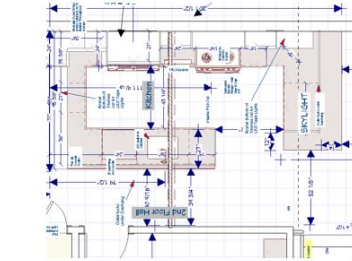

Wallpaper

Wallpaper

Wallpaper

Wallpaper - above Corian Chair Rail