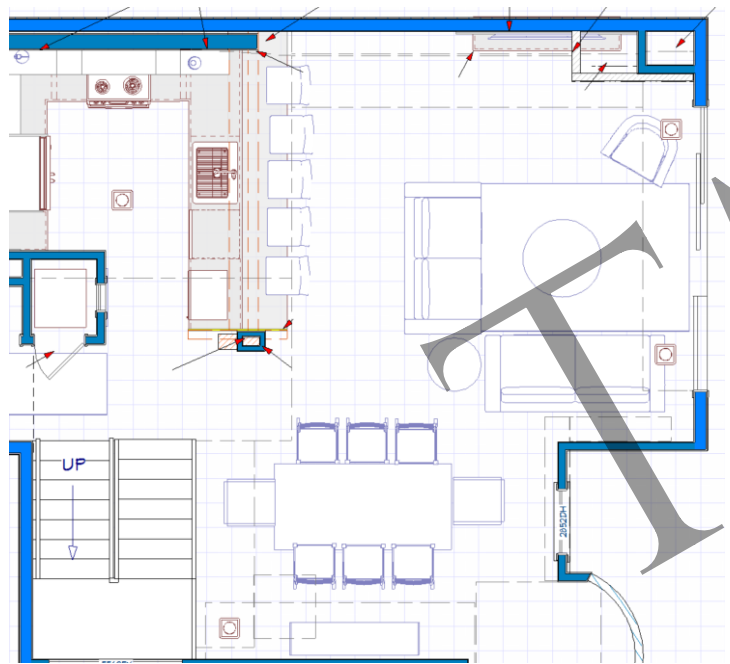

Router out bottom of shelf and wall cabinets for LED under cabinet lighting throughout

33" Sink base with Deep Sink

Microwave drawer

Hooks Inside Closet on South Wall & On Inside of Closet Door

Corner Shelves

Outlet for Cordless Vacuum

West/Back Wall

12" Deep White Adjustable

North Wall

18" Deep White Adjustable Shelves

[Beachcrest Home Coastal Plants & Flowers Wall Decor on Metal & Reviews | Wayfair](#)

[Vant Column Lamp – VantPanels.com](#)