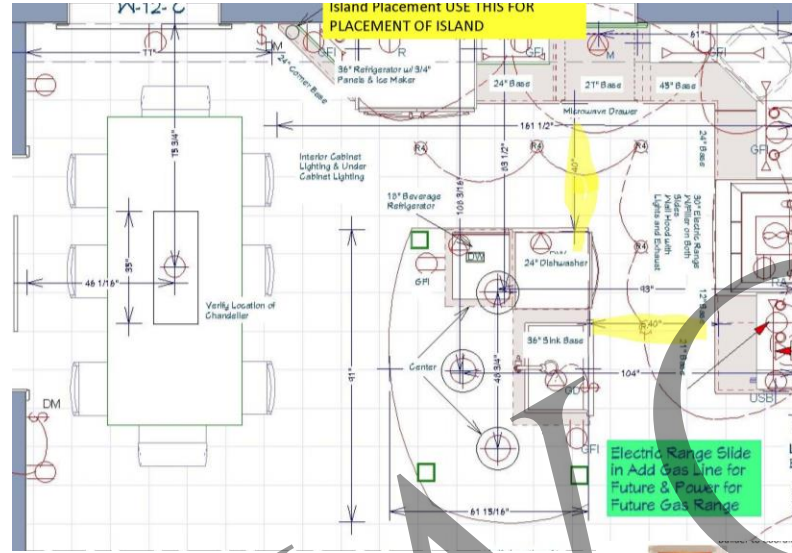

Before

After

Overall:	87" w x 47" d x 36.3" h.	Overall (trundle out):	87" w x 84.6" d x 36.3" h.
Trundle:	72" w x 38" d x 5" h.	Daybed mattress space:	75" w x 40" d x 5" h.
Int. seat width:	75".	Seat depth:	40".
Seat height:	17.3".	Back height:	36.3".
Slat spacing:	2.7".	Packaged weight:	346.9 lbs.