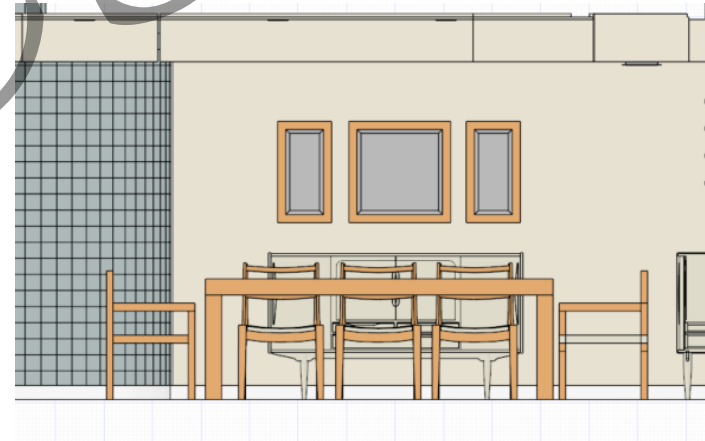

Outlet for Cordless Vacuum

West/Back Wall

12" Deep White Adjustable

North Wall

18" Deep White Adjustable Shelves

[Beachcrest Home Coastal Plants & Flowers Wall Decor on Metal & Reviews | Wayfair](#)

[Vant Column Lamp – VantPanels.com](#)