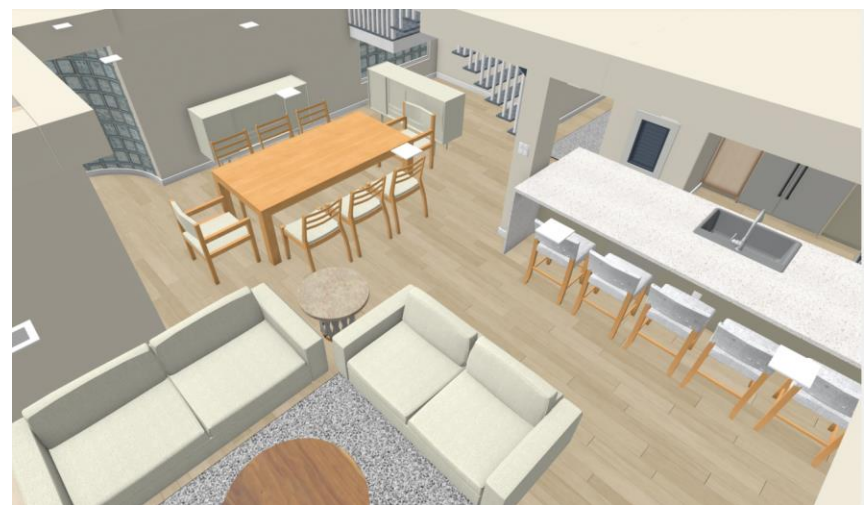

Outlet for Cordless Vacuum

West/Back Wall

12" Deep White Adjustable

North Wall

18" Deep White Adjustable Shelves

[Beachcrest Home Coastal Plants & Flowers Wall Decor on Metal & Reviews | Wayfair](#)

[Vant Column Lamp – VantPanels.com](#)