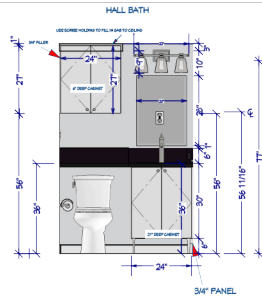

Working Plan Only

GC to Confirm all Measurements for Cabinetry Installation & Ordering

Hall Bath Vanity