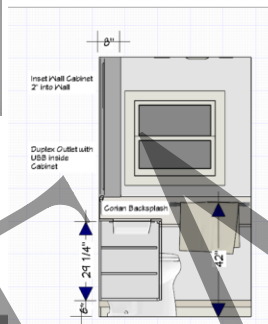

Wallpaper

Wallpaper

Wallpaper

Wallpaper - above Corian Chair Rail