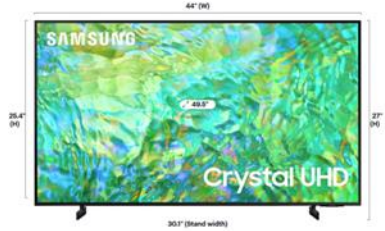

Recessed Light Fixtures	RF
SFG Outlet	SFG
Ceiling Mounted Exhaust Fan	CE
Dimmer Switch	DM
Auto Lock Ther	AT

The Plan

Before

All Quartz is Polished
 22" Overhang on Peninsula – Water Fall Edge at End of Peninsula & Kitchen as Shown– Builder will Provide Appropriate Supports
 1" Overhang on Countertops
 Polished on inside of Overhang on Peninsula End