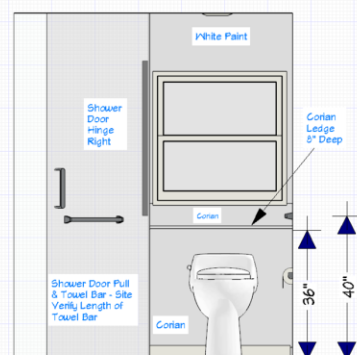

Wallpaper

Wallpaper

Wallpaper

Wallpaper - above Corian Chair Rail