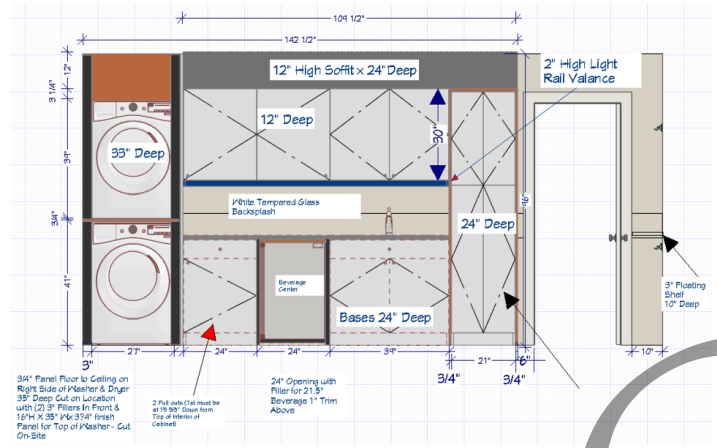

King Size
Vant Elevated Platform Bed Brushed Nickel - King Size - VantPanels.com

Weight Capacity: 1000 lbs
100% Solid Steel Construction
100% Solid Steel Bed Frame
100% Solid Steel Headboard & Footboard
100% Solid Steel Bed Base
100% Solid Steel Bed Pillars
100% Solid Steel Bed Rails

Quantity -2 - White

Modern Bedford Nightstand by Modloft

Bedford Nightstand
$650

7 Inch Metal Furniture Legs
Silver Chrome Metal Legs
Triangle Sofa Legs for Cabinet Cupboard Couch Modern

Quantity -4 - Silver Legs 7" High

7 Inch Metal Furniture Legs
Silver Chrome Metal Legs
Triangle Sofa Legs for Cabinet Cupboard Couch Modern

Performance Tuill Frost Gray

2nd Floor Guest Bedroom Closet

Quantity -1 - White

Modern Bowery Dresser by Modloft

All Cabinet Doors & Drawers are Glossy White

Barker

Glossy white sample cabinet door

Finishes and Colors do not represent what will be used - colors and materials are for visual interest only.

Electrical Legend

Recessed Light Fixtures	RF
SFG Outlet	SFG
Ceiling Mounted Exhaust Fan	CE
Dimmer Switch	DM
Auto Lock Ther	AT