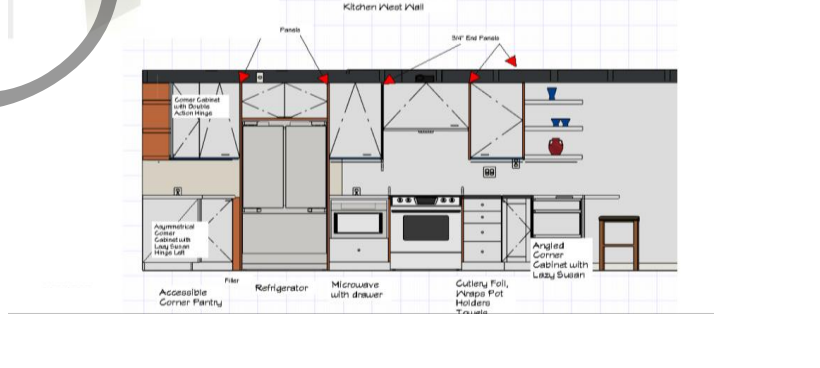

2nd Floor Guest Bedroom Closet

Quantity -1 - White

Modern Bowery Dresser by Modloft

All Cabinet Doors & Drawers are Glossy White

Barker

Glossy white sample cabinet door