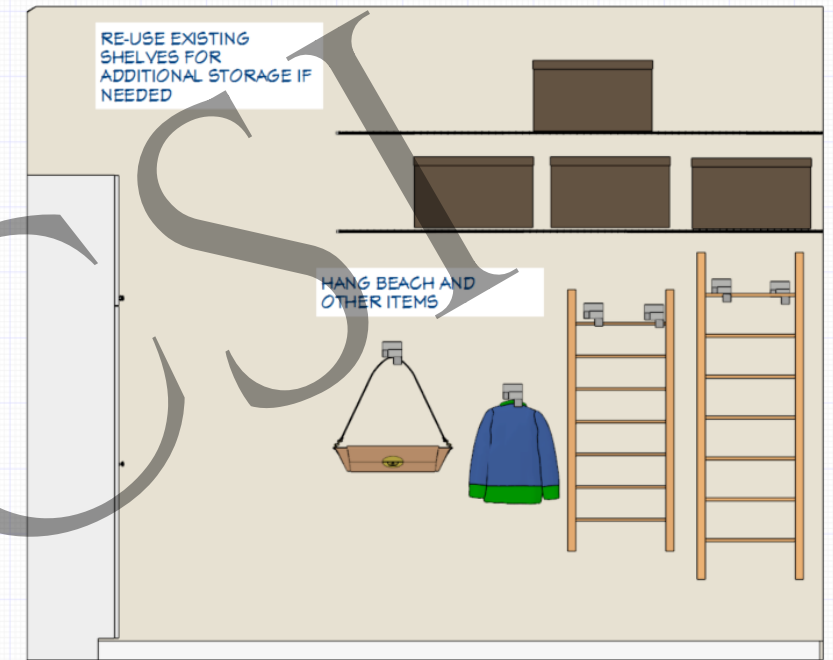

Kitchen

Take Backsplash to Ceiling Over Sink (Behind Floating Shelves)

Kitchen

3/7/2024

REVISION/CABLE NUMBER	DATE	REVISOR	DESCRIPTION

Cabinetry - Bathroom Vanities, Media Center & Kitchen Concept

DRAWINGS PROVIDED BY:

Garage Concept and Items

House Side Wall

Back Wall

Links to Cabinets

Top Cabinets – 2 Total

[Prepac Elite 32 in. Wood Laminate Cabinet in White WEW-3224 - The Home Depot](#)

Bottom Cabinets

[Prepac Wood Freestanding Garage Cabinet in White \(32 in. W x 65 in. H x 16 in. D\) WES-3264 - The Home Depot](#)