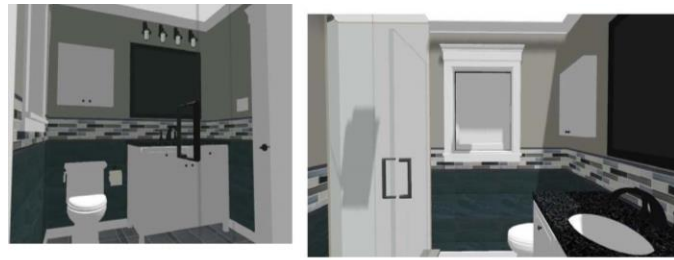

1. Inside Towers
2. 3 Sliding Shelves - 2 Shelves Above
   - 2 Sliding Drawers - 2 Shelves Above