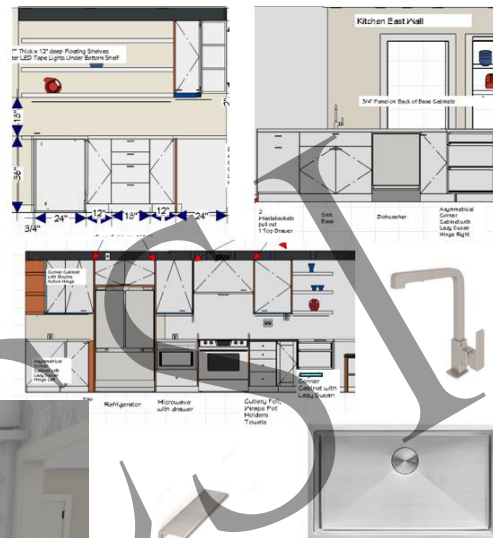

Wallpaper

Wallpaper

Wallpaper

Wallpaper - above Corian Chair Rail