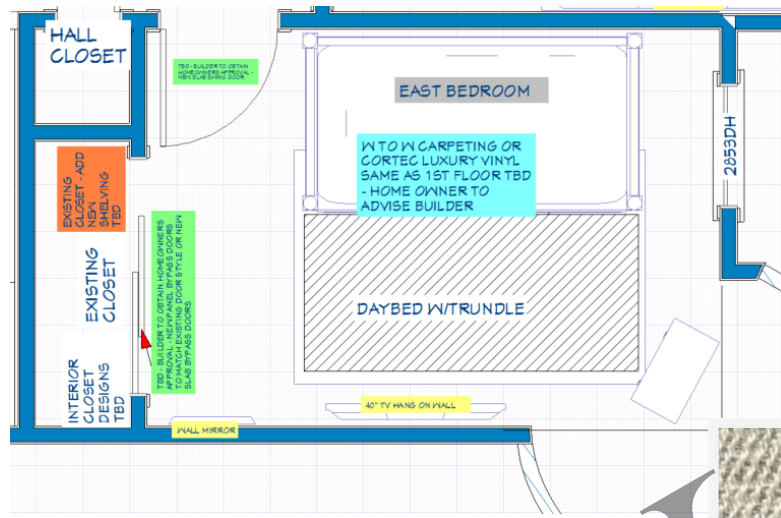

Garage Concept and Items

House Side Wall

Back Wall

Links to Cabinets

Top Cabinets – 2 Total

[Prepac Elite 32 in. Wood Laminate Cabinet in White WEW-3224 - The Home Depot](#)

Bottom Cabinets

[Prepac Wood Freestanding Garage Cabinet in White \(32 in. W x 65 in. H x 16 in. D\) WES-3264 - The Home Depot](#)

Before

After

Overall:	87" w x 47" d x 36.3" h.	Overall (trundle out):	87" w x 84.6" d x 36.3" h.
Trundle:	72" w x 38" d x 5" h.	Daybed mattress space:	75" w x 40" d x 5" h.
Int. seat width:	75".	Seat depth:	40".
Seat height:	17.3".	Back height:	36.3".
Slat spacing:	2.7".	Packaged weight:	346.9 lbs.