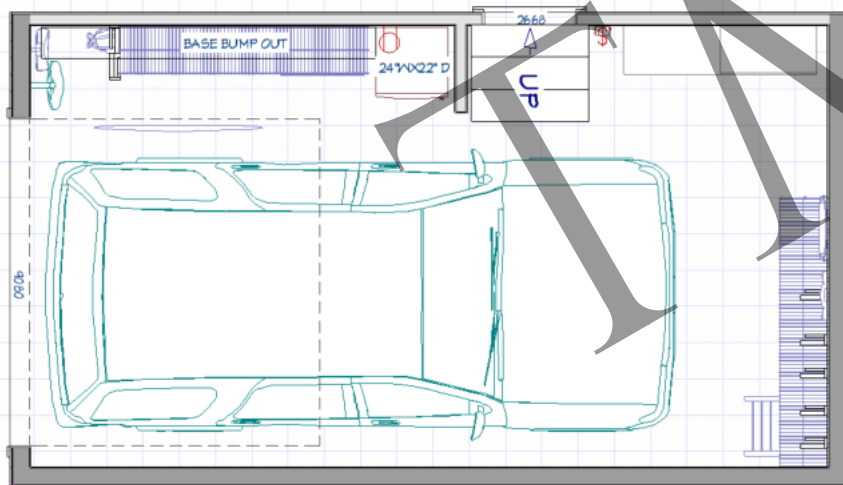

Back Wall

Links to Cabinets

Top Cabinets – 2 Total

[Prepac Elite 32 in. Wood Laminate Cabinet in White WEW-3224 - The Home Depot](#)

Bottom Cabinets

[Prepac Wood Freestanding Garage Cabinet in White (32 in. W x 65 in. H x 16 in. D) WES-3264 - The Home Depot](#)