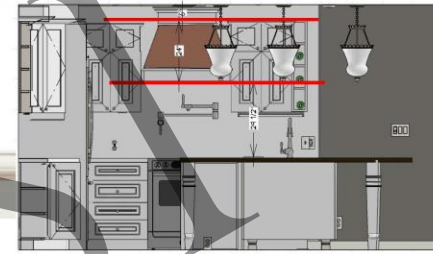

Before

After

Overall:	87" w x 47" d x 36.3" h.	Overall (trundle out):	87" w x 84.6" d x 36.3" h.
Trundle:	72" w x 38" d x 5" h.	Daybed mattress space:	75" w x 40" d x 5" h.
Int. seat width:	75".	Seat depth:	40".
Seat height:	17.3".	Back height:	36.3".
Slat spacing:	2.7".	Packaged weight:	346.9 lbs.