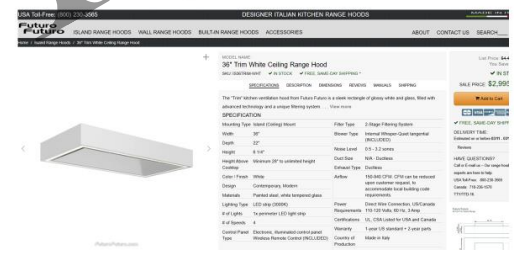

Router out bottom of shelf and wall cabinets for LED under cabinet lighting throughout

33" Sink base with Deep Sink

Microwave drawer

Hooks Inside Closet on South Wall & On Inside of Closet Door

Corner Shelves