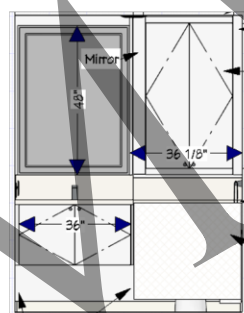

Wallpaper

Wallpaper

Wallpaper

Wallpaper - above Corian Chair Rail