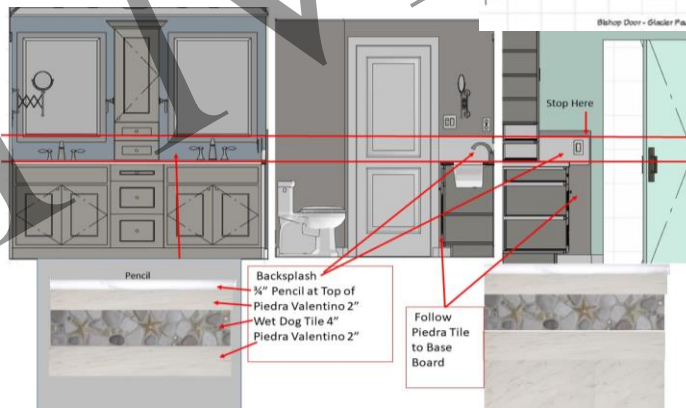

Router out bottom of shelf and wall cabinets for LED under cabinet lighting throughout

33" Sink base with Deep Sink

Microwave drawer

Hooks Inside Closet on South Wall & On Inside of Closet Door

Corner Shelves

Outlet for Cordless Vacuum

West/Back Wall

12" Deep White Adjustable

North Wall

18" Deep White Adjustable Shelves

[Beachcrest Home Coastal Plants & Flowers Wall Decor on Metal & Reviews | Wayfair](#)

[Vant Column Lamp – VantPanels.com](#)

[Willa Arlo Interiors Handmade Glam Abstract Wall Decor on Metal & Reviews | Wayfair](#)

- Inside Towers
- 3 Sliding Shelves - 2 Shelves Above
 - 2 Sliding Drawers - 2 Shelves Above

1st Floor Living Room - Artwork