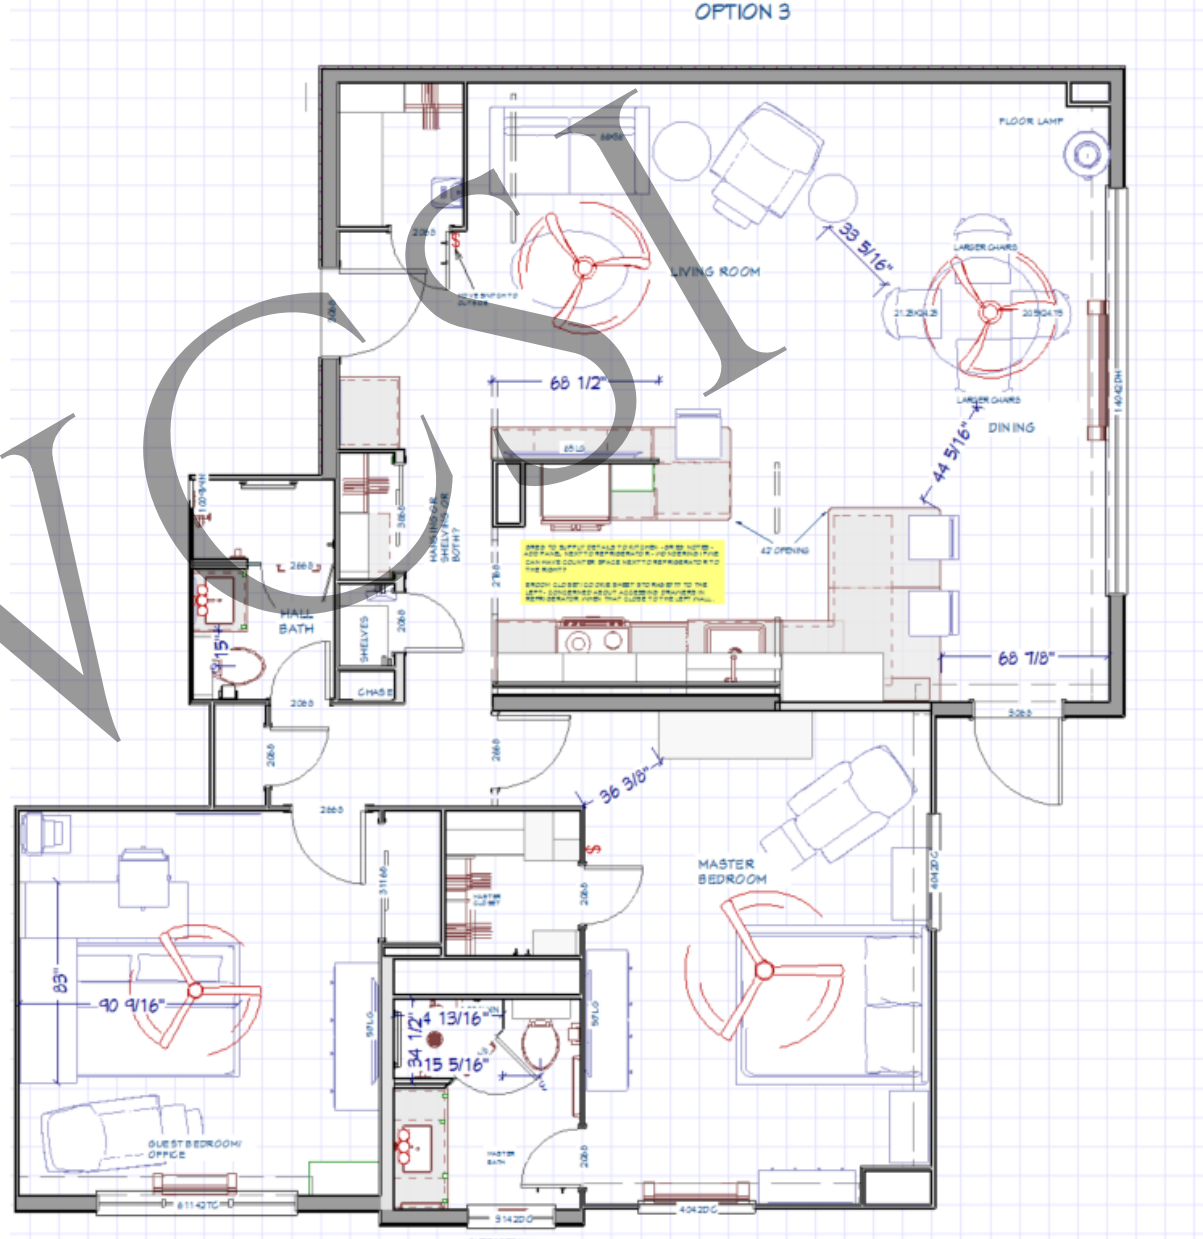

Garage Concept and Items

House Side Wall

Back Wall

Links to Cabinets

Top Cabinets – 2 Total

[Prepac Elite 32 in. Wood Laminate Cabinet in White WEW-3224 - The Home Depot](#)

Bottom Cabinets

[Prepac Wood Freestanding Garage Cabinet in White \(32 in. W x 65 in. H x 16 in. D\) WES-3264 - The Home Depot](#)

Before

After

Overall:	87" w x 47" d x 36.3" h.	Overall (trundle out):	87" w x 84.6" d x 36.3" h.
Trundle:	72" w x 38" d x 5" h.	Daybed mattress space:	75" w x 40" d x 5" h.
Int. seat width:	75".	Seat depth:	40".
Seat height:	17.3".	Back height:	36.3".
Slat spacing:	2.7".	Packaged weight:	346.9 lbs.

King Size
 Vant Elevated Platform Bed Brushed Nickel - King Size - VantPanels.com

Weight Capacity: 1000 lbs
 100% Solid Steel Construction
 100% Solid Steel Bed Frame
 100% Solid Steel Headboard & Footboard
 100% Solid Steel Bed Base
 100% Solid Steel Bed Pillars
 100% Solid Steel Bed Rails