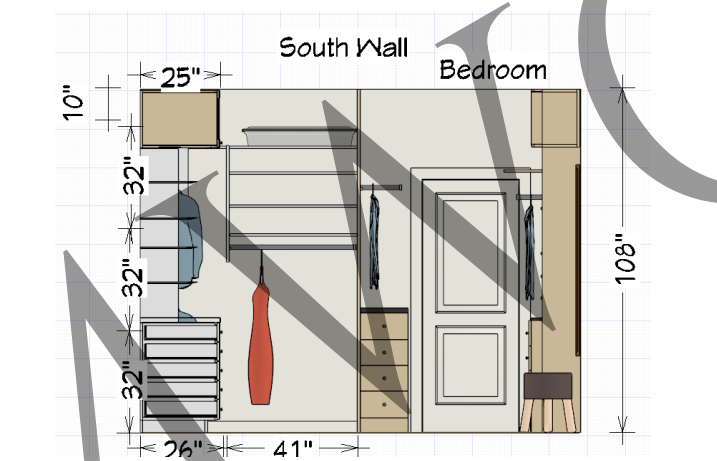

King Size
Vant Elevated Platform Bed Brushed Nickel - King Size - VantPanels.com

Weight Capacity: 1000 lbs
100% Solid Steel Construction
100% Solid Steel Bed Frame
100% Solid Steel Headboard & Footboard
100% Solid Steel Bed Base
100% Solid Steel Bed Pillars
100% Solid Steel Bed Rails

Quantity -2 - White

Modern Bedford Nightstand by Modloft

Bedford Nightstand
$650

7 Inch Metal Furniture Legs
Silver Chrome Metal Legs
Triangle Sofa Legs for Cabinet Cupboard Couch Modern

Quantity -4 - Silver Legs 7" High

7 Inch Metal Furniture Legs
Silver Chrome Metal Legs
Triangle Sofa Legs for Cabinet Cupboard Couch Modern

Performance Tuill Frost Gray

2nd Floor Guest Bedroom Closet

Quantity -1 - White

Modern Bowery Dresser by Modloft

All Cabinet Doors & Drawers are Glossy White

Barker

Glossy white sample cabinet door

Finishes and Colors do not represent what will be used - colors and materials are for visual interest only.

Electrical Legend

Recessed Light Fixtures	RF
SFG Outlet	SFG
Ceiling Mounted Exhaust Fan	CE
Dimmer Switch	DM
Auto Lock Ther	AT