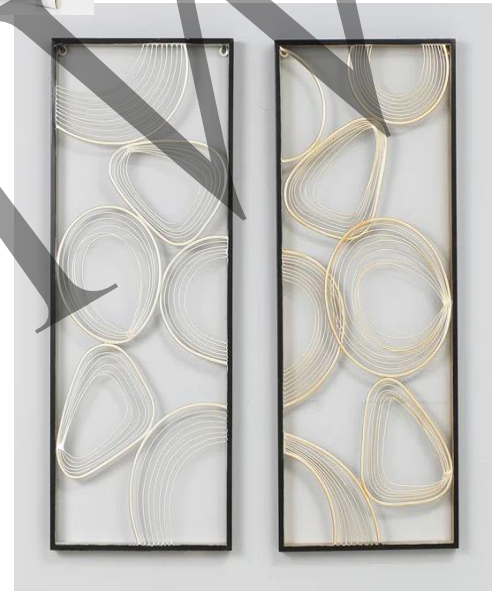

Outlet for Cordless Vacuum

West/Back Wall

12" Deep White Adjustable

North Wall

18" Deep White Adjustable Shelves

[Beachcrest Home Coastal Plants & Flowers Wall Decor on Metal & Reviews | Wayfair](#)

[Vant Column Lamp – VantPanels.com](#)

[Orren Ellis "Feeling Blue" 3 Piece Print On Silver Aluminum | Wayfair](#)

[Everette 31" High 1-Light Table Lamp | H0019-8002-ELK | Elk Home](#)

[Ravello Table Lamp by Astro Lighting at Lumens.com](#)

[Bless international Shimmering Light | by Tom Reeves Print & Reviews | Wayfair](#)

[Willa Arlo Interiors Handmade Glam Abstract Wall Decor on Metal & Reviews | Wayfair](#)

- Inside Towers
- 3 Sliding Shelves - 2 Shelves Above
 - 2 Sliding Drawers - 2 Shelves Above

1st Floor Living Room - Artwork