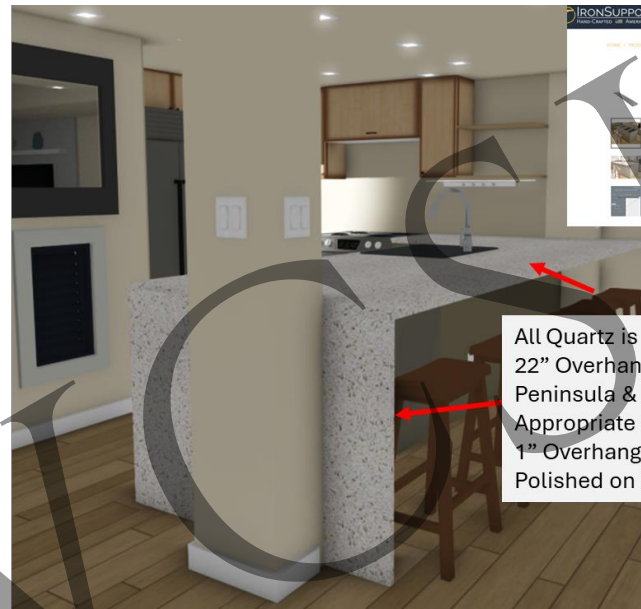

Recessed Light Fixtures	RF
SFG Outlet	SFG
Ceiling Mounted Exhaust Fan	CE
Dimmer Switch	DM
Auto Lock Ther	AT

The Plan

Before

All Quartz is Polished
 22" Overhang on Peninsula – Water Fall Edge at End of Peninsula & Kitchen as Shown– Builder will Provide Appropriate Supports
 1" Overhang on Countertops
 Polished on inside of Overhang on Peninsula End