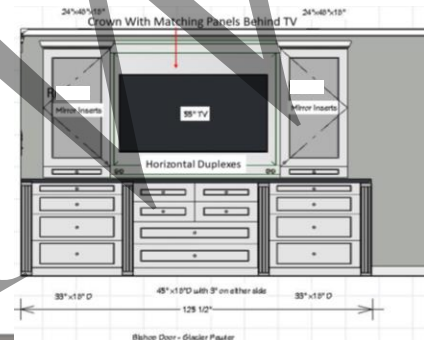

1. Inside Towers
2. 3 Sliding Shelves - 2 Shelves Above
   - 2 Sliding Drawers - 2 Shelves Above