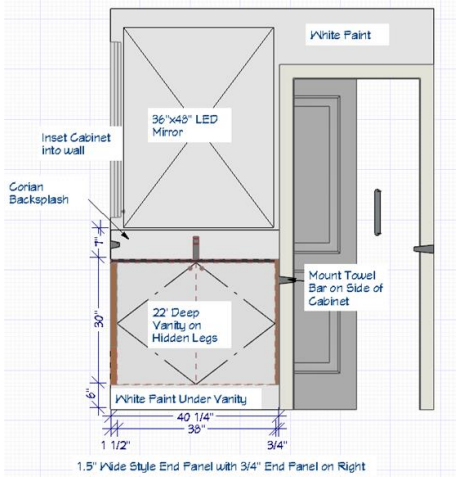

Wallpaper

Wallpaper

Wallpaper

Wallpaper - above Corian Chair Rail