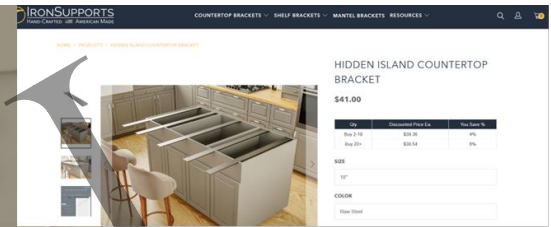

Recessed Light Fixtures	RF
SFG Outlet	SFG
Ceiling Mounted Exhaust Fan	CE
Dimmer Switch	DM
Auto Lock Ther	AT

The Plan

Before

All Quartz is Polished
 22" Overhang on Peninsula – Water Fall Edge at End of Peninsula & Kitchen as Shown– Builder will Provide Appropriate Supports
 1" Overhang on Countertops
 Polished on inside of Overhang on Peninsula End