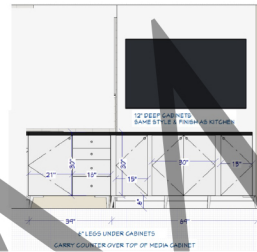

Living Room Media Center Cabinetry

Option #1